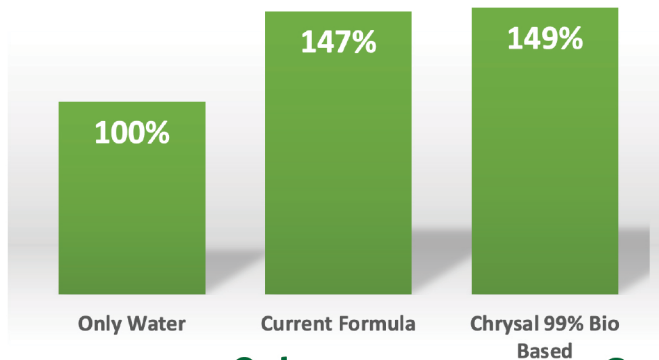

CHRYSAI: FIRST TO MARKET WITH A 99% BIO-BASED FORMULA!

We're excited to announce the transition of our No Cut formula to a new, more sustainable option.

Key Benefits of the New 99% Bio-Based Formula:

- ⚙️ **Derived from Biological Renewable Resources:** All ingredients come wholly or partly from renewable sources such as plants.
- ⚙️ **Contributing to a Bio-Based Economy:** Supporting sustainable practices for a healthier planet.
- ⚙️ **Better Performance:** Slightly outperforms the current No Cut formula and the New & Improved formula.
- ⚙️ **Keeps Flowers Fresher:** Flowers remain fresh for longer.

Comparative Performance:

Only Water

Current Formula

Chrysal 99% Bio Based Universal

Day 9

Day 12

For More Information:
Call 1.800.247.9725 or contact your Sales Representative

CHRYSAI